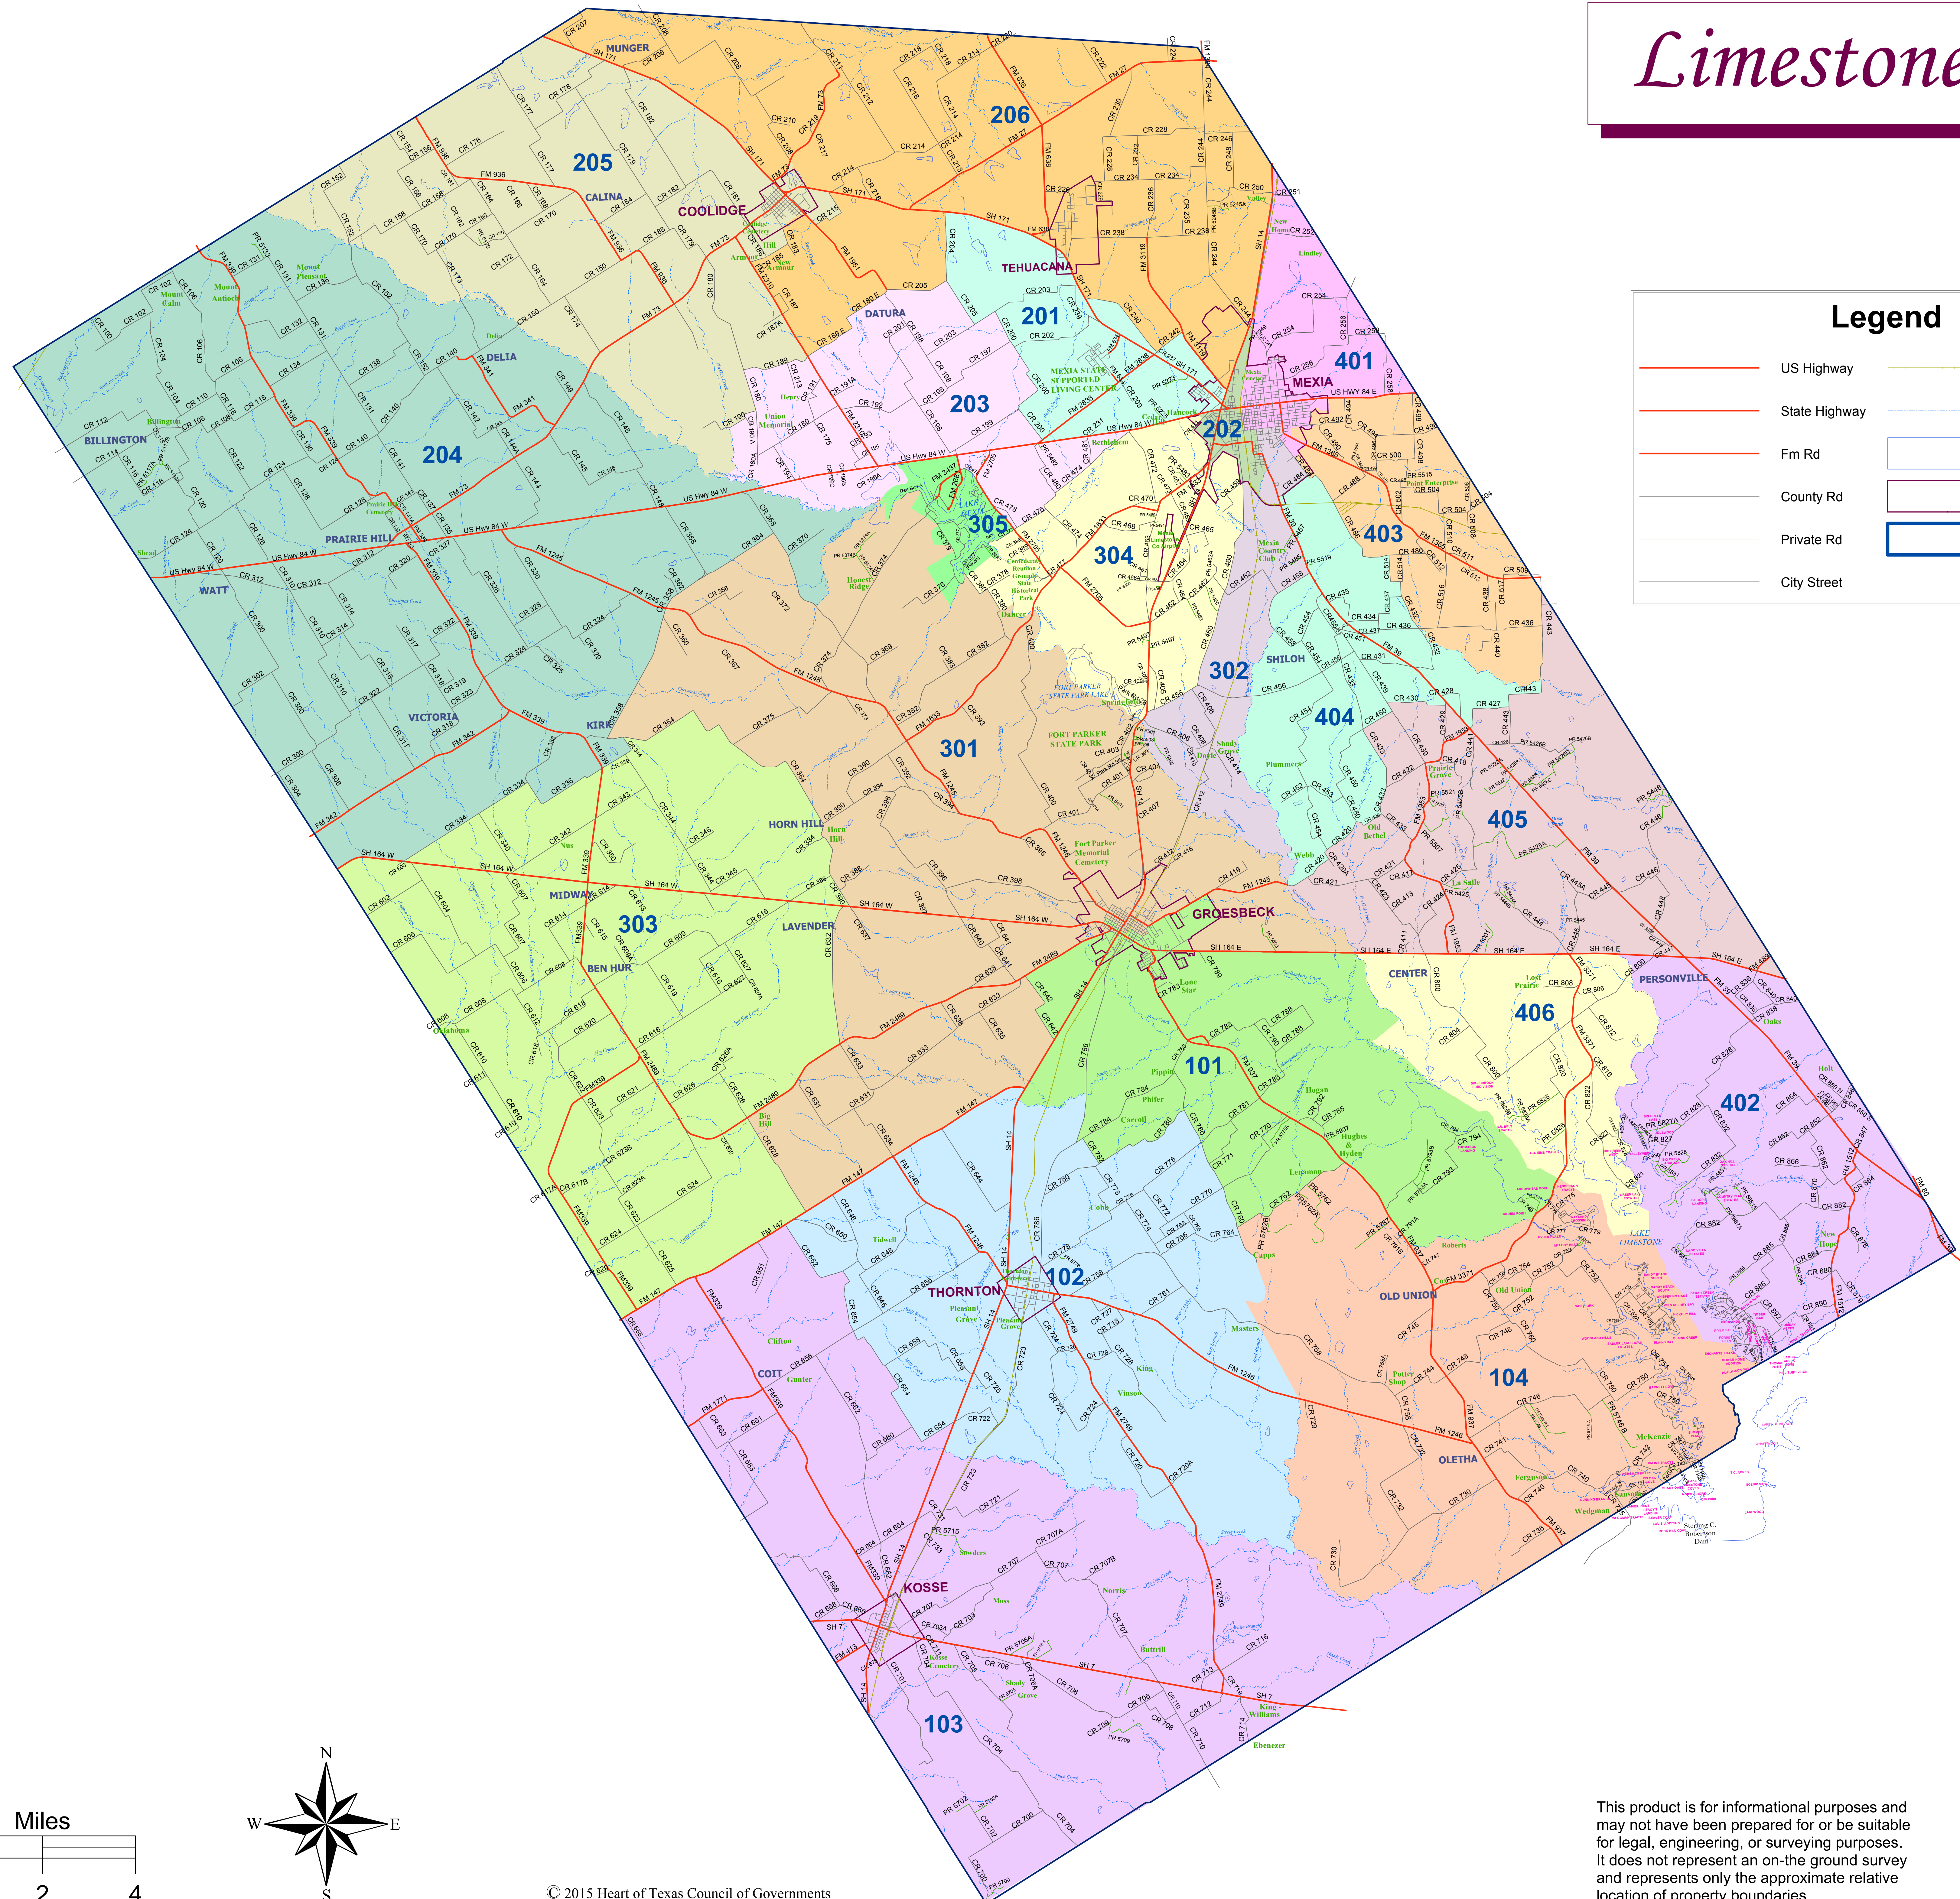

Limestone County

Legend

	US Highway		Rail
	State Highway		River/Stream
	Fm Rd		Lake/Pond
	County Rd		City Limit
	Private Rd		County Boundary
	City Street		

This product is for informational purposes and may not have been prepared for or be suitable for legal, engineering, or surveying purposes. It does not represent an on-the-ground survey and represents only the approximate relative location of property boundaries.